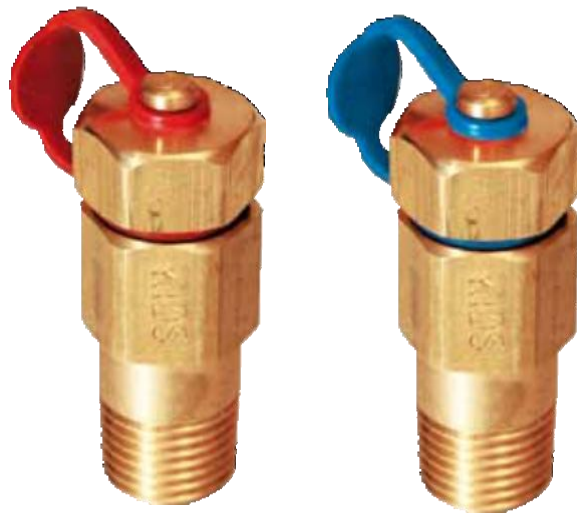

#### Notes:

- Pressure Rating: PN25
- DZR body
- Size: 1/4"

Fig. No. KTP