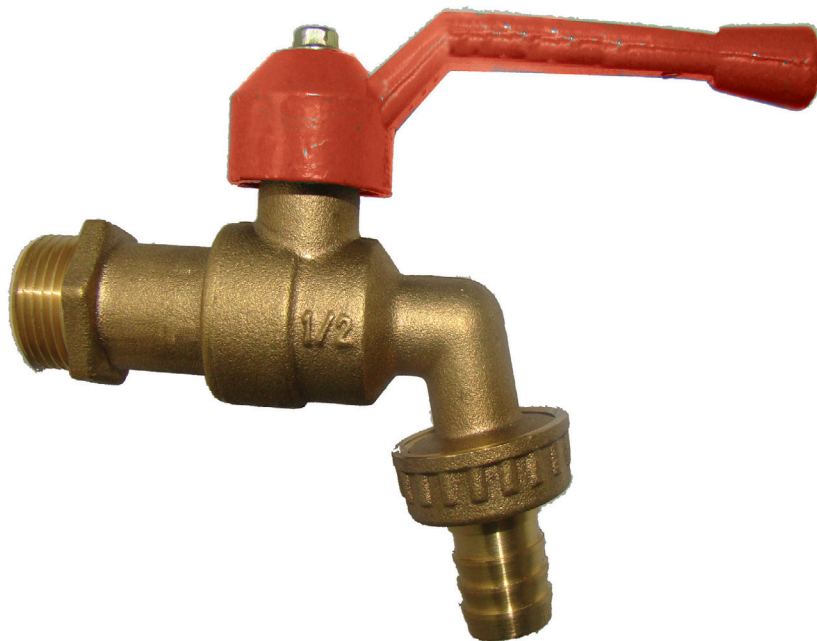

Fig. KHB

Brass Bibcock with Hose Union
PN10

Notes:

- Pressure Rating: PN10
- Brass Body
- Available in size 1/2" & 3/4"

Fig. No.KHB